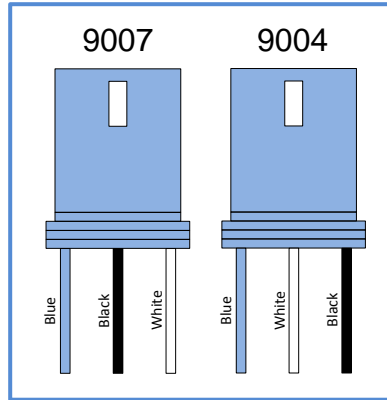

90047 Bi-Xenon HILO Kit with 4 x RES3 and C9007

Battery Side of Vehicle