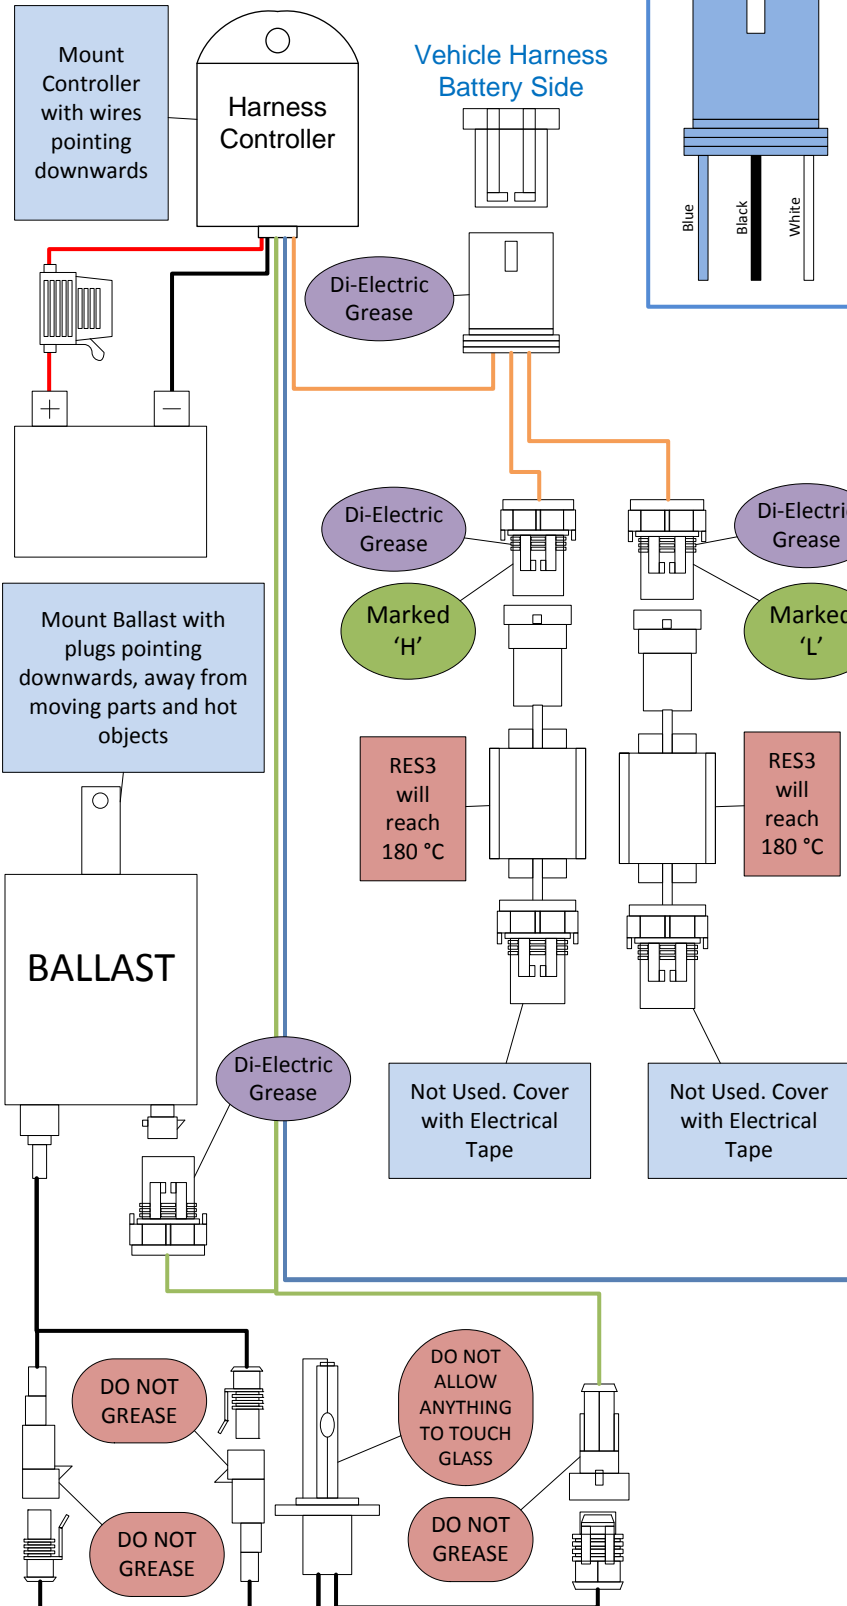

### F2. 90047 Bi-Xenon HILO Kit with 4 x RES3 and 1 x C9007

#### Battery Side of Vehicle

#### Opposite Side of Battery

### Battery Side of Vehicle